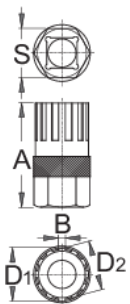

Freewheel removal tool

1670.1/4

Profiles

Product features

- For: Shimano[®], SRAM[®] and Sachs Aris[®], Sun Race[®]

How to use the tool:

- Use the freewheel remover together with the Unior 1/2" ratchet 190.1ABI

	A	B	D1	D2	S	
616062	44,7	3,0	22,72	21,24	21	57

* Images of products are symbolic. All dimensions are in mm, and weight in grams. All listed dimensions may vary in tolerance.