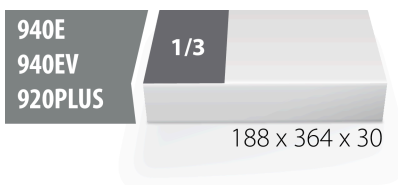

SOS tool tray for 964/26BSOS

vI964/26BSOS

Profiles

Product features

- material: low density polyethylene foam
- Tool tray dimension: 188 x 364 x 30 mm
- Compatible with drawers of Eurostyle, Eurovision, Euromotion, Europlus and Hercules (front drawers) line

Barcode	L	B	H	Weight
620901	188	364	30	50

* Images of products are symbolic. All dimensions are in mm, and weight in grams. All listed dimensions may vary in tolerance.