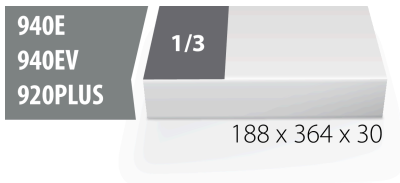

964/26BSOS的SOS工具托□

vI964/26BSOS

配置文件

□□□□

- 材料：低密度聚乙烯泡沫
- Tool tray dimension: 188 x 364 x 30 mm
- Compatible with drawers of Eurostyle, Eurovision, Euromotion, Europlus and Hercules (front drawers) line

620901

L

188

B

364

H

30

50

* Images of products are symbolic. All dimensions are in mm, and weight in grams. All listed dimensions may vary in tolerance.