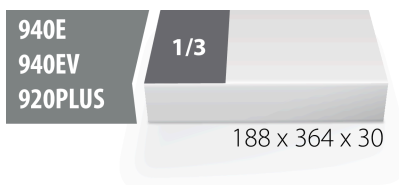

## Atributi proizvoda

- materijal: polietilenska pjena male gustoće
- Tool tray dimension: 188 x 364 x 30 mm
- Compatible with drawers of Eurostyle, Eurovision, Euromotion, Europlus and Hercules (front drawers) line