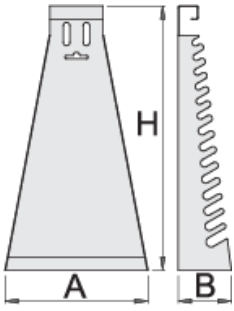

L	B	H	
605161	6 - 22/17	215	55	420	590

* Images of products are symbolic. All dimensions are in mm, and weight in grams. All listed dimensions may vary in tolerance.