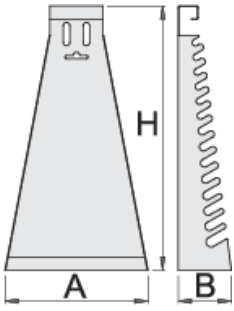

开口扳手金属架

977/1

配置文件

□□□□

- 材料: 金属板材

● □□□□□□

		L	B	H	
605160	6 - 32/12	180	50	330	420

* Images of products are symbolic. All dimensions are in mm, and weight in grams. All listed dimensions may vary in tolerance.