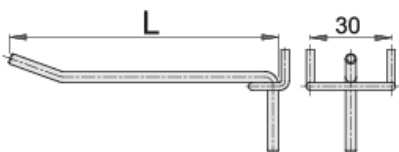

## 配置文件

□□□□

- 用于展示板、展示面板和工具□
- 可将挂架固定在□定位置
- □□

	L	D	
609478	35	4	100
609479	50	4	120

	L	D	
609480	80	4	134
609447	100	4	161
610559	150	5	296
610560	200	5	368

\* Images of products are symbolic. All dimensions are in mm, and weight in grams. All listed dimensions may vary in tolerance.