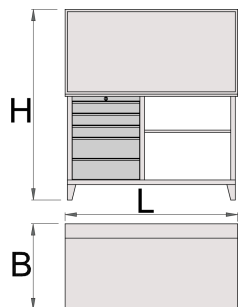

946AC

配置文件

- 工作台（配件946A）和工作台（配件946C）（配件946ACR挂板）的合
- 材料:金属板材
-
- lock with key included also foam keyring
-
- 合成材料制成的有助于抽和工具防震
-
-

- 5个抽屜 (三种尺寸560x570x70mm, 抽屜560x605x150mm)
- 静载容量:2300公斤
- 抽屜荷载能力:45公斤
- 30mm

	L	B	H	
612220	1500	750	1665	136000

* Images of products are symbolic. All dimensions are in mm, and weight in grams. All listed dimensions may vary in tolerance.

配件

Lock with keys