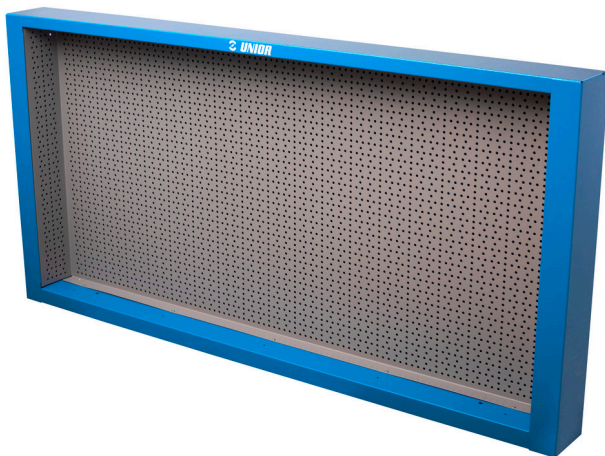

Cabinet

990CWR

Profiles

Product features

- material: premium PLUS sheet metal
- coated with eco colour of Qualicoat quality standard
- with 30 hooks

625669

L

1000

B

125

H

740

18600

L

B

H