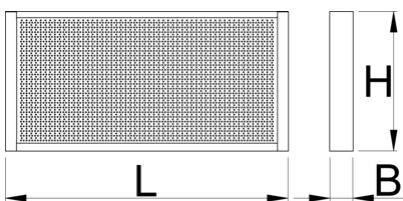

Cabinet

990CWR

Profiles

Product features

- material: premium PLUS sheet metal
- coated with eco colour of Qualicoat quality standard
- with 30 hooks

625669

L

1000

B

125

H

740

18600

L

B

H