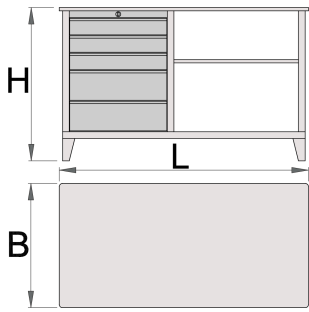

L	B	H	
612328	1500	750	925	116000

* Images of products are symbolic. All dimensions are in mm, and weight in grams. All listed dimensions may vary in tolerance.

配件

Lock with keys