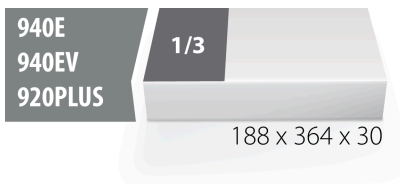

## 配置文件

□□□□

- 材料：低密度聚乙烯泡沫
- Tool tray dimension: 188 x 364 x 30 mm
- Compatible with drawers of Eurostyle, Eurovision, Euromotion, Europlus and Hercules (front drawers) line

621231

L

188

B

364

H

30

42

\* Images of products are symbolic. All dimensions are in mm, and weight in grams. All listed dimensions may vary in tolerance.