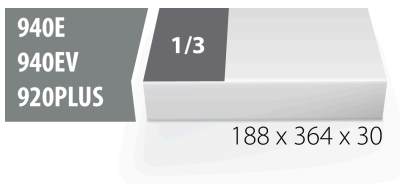

SOS tool tray for 964/27SOS

vI964/27SOS

Profiles

Product features

- material: low density polyethylene foam
- Tool tray dimension: 188 x 364 x 30 mm
- Compatible with drawers of Eurostyle, Eurovision, Euromotion, Europlus and Hercules (front drawers) line

621231

L

188

B

364

H

30

42

* Images of products are symbolic. All dimensions are in mm, and weight in grams. All listed dimensions may vary in tolerance.