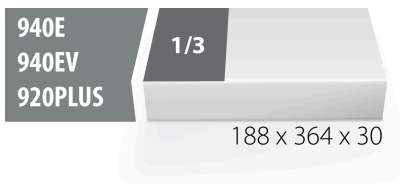

964/25SOS的SOS工具托

vI964/25SOS

配置文件

□□□□

- 材料：低密度聚乙烯泡沫
- Tool tray dimension: 188 x 364 x 30 mm
- Compatible with drawers of Eurostyle, Eurovision, Euromotion, Europlus and Hercules (front drawers) line

620898

L

188

B

364

H

30

25

* Images of products are symbolic. All dimensions are in mm, and weight in grams. All listed dimensions may vary in tolerance.