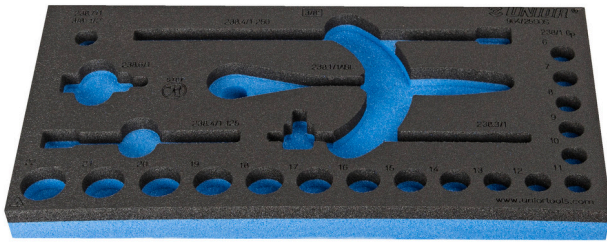

964/25SOS的SOS工具托

vI964/25SOS

配置文件

□□□□

- 材料：低密度聚乙烯泡沫
- Tool tray dimension: 188 x 364 x 30 mm
- Compatible with drawers of Eurostyle, Eurovision, Euromotion, Europlus and Hercules (front drawers) line

620898

L

188

B

364

H

30

25

* Images of products are symbolic. All dimensions are in mm, and weight in grams. All listed dimensions may vary in tolerance.