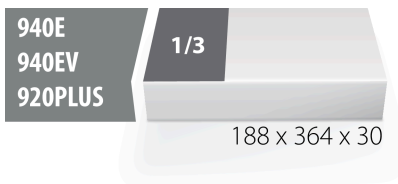

## Atributi proizvoda

- materijal: polietilenska pjena male gustoće
- Tool tray dimension: 188 x 364 x 30 mm
- Compatible with drawers of Eurostyle, Eurovision, Euromotion, Europlus and Hercules (front drawers) line