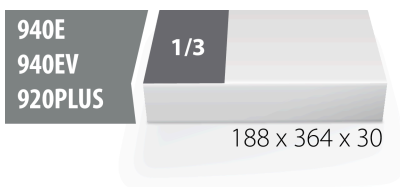

964/24SOS的SOS工具托

vI964/24SOS

配置文件

□□□□

- 材料：低密度聚乙烯泡沫
- Tool tray dimension: 188 x 364 x 30 mm
- Compatible with drawers of Eurostyle, Eurovision, Euromotion, Europlus and Hercules (front drawers) line

621230

L

188

B

364

H

30

39

* Images of products are symbolic. All dimensions are in mm, and weight in grams. All listed dimensions may vary in tolerance.