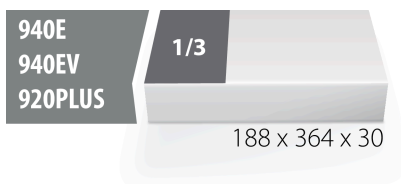

## Product features

- material: low density polyethylene foam
- Tool tray dimension: 188 x 364 x 30 mm
- Compatible with drawers of Eurostyle, Eurovision, Euromotion, Europlus and Hercules (front drawers) line

Barcode	L	B	H	Weight
621230	188	364	30	39

\* Images of products are symbolic. All dimensions are in mm, and weight in grams. All listed dimensions may vary in tolerance.