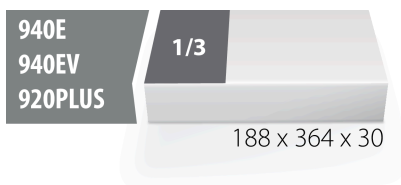

SOS tool tray for 964/18ASOS

vI964/18ASOS

Profiles

Product features

- material: low density polyethylene foam
- Tool tray dimension: 188 x 364 x 30 mm
- Compatible with drawers of Eurostyle, Eurovision, Euromotion, Europlus and Hercules (front drawers) line

621226

L

188

B

364

H

30

56

* Images of products are symbolic. All dimensions are in mm, and weight in grams. All listed dimensions may vary in tolerance.