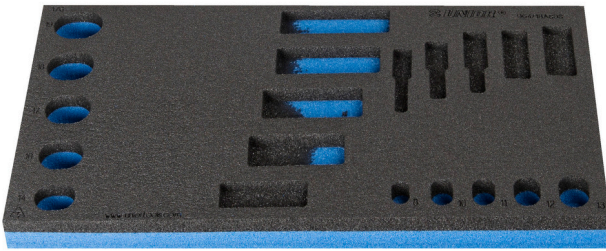

SOS tool tray for 964/18ASOS

vI964/18ASOS

Profiles

Product features

- material: low density polyethylene foam
- Tool tray dimension: 188 x 364 x 30 mm
- Compatible with drawers of Eurostyle, Eurovision, Euromotion, Europlus and Hercules (front drawers) line

621226

L

188

B

364

H

30

56