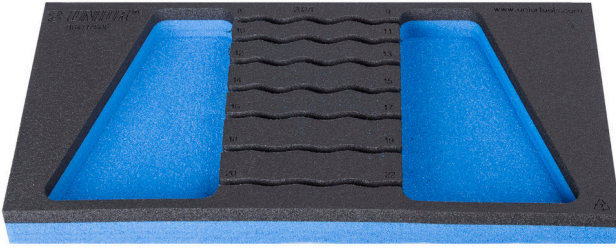

# 964/17SOS için SOS alet tepsisi

vI964/17SOS

## Product features

- malzeme: düşük yoğunluklu polietilen köpük
- Tool tray dimension: 188 x 364 x 30 mm
- Compatible with drawers of Eurostyle, Eurovision, Euromotion, Europlus and Hercules (front drawers) line