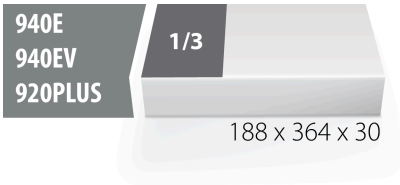

## Product features

- malzeme: düşük yoğunluklu polietilen köpük
- Tool tray dimension: 188 x 364 x 30 mm
- Compatible with drawers of Eurostyle, Eurovision, Euromotion, Europlus and Hercules (front drawers) line