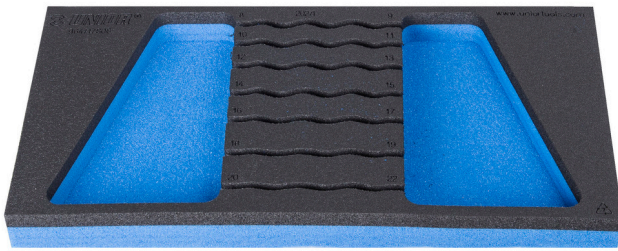

# SOS tool tray for 964/17SOS

vI964/17SOS

## Profiles

## Product features

- material: low density polyethylene foam
- Tool tray dimension: 188 x 364 x 30 mm
- Compatible with drawers of Eurostyle, Eurovision, Euromotion, Europlus and Hercules (front drawers) line