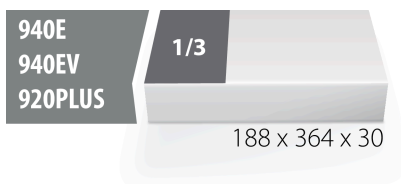

## Product features

- material: low density polyethylene foam
- Tool tray dimension: 188 x 364 x 30 mm
- Compatible with drawers of Eurostyle, Eurovision, Euromotion, Europlus and Hercules (front drawers) line

\* Images of products are symbolic. All dimensions are in mm, and weight in grams. All listed dimensions may vary in tolerance.