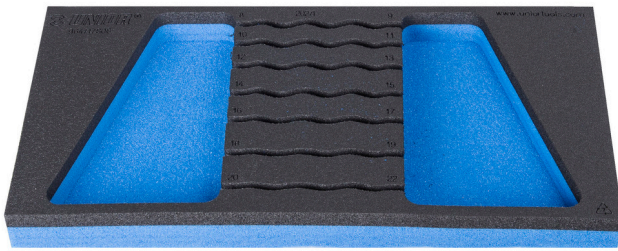

SOS tool tray for 964/17SOS

vI964/17SOS

Profiles

Product features

- material: low density polyethylene foam
- Tool tray dimension: 188 x 364 x 30 mm
- Compatible with drawers of Eurostyle, Eurovision, Euromotion, Europlus and Hercules (front drawers) line

621225

L

188

B

364

H

30

48