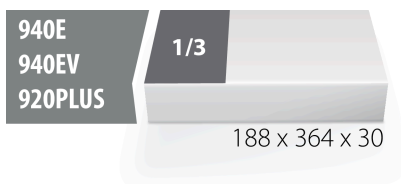

SOS tool tray for 964/17SOS

vI964/17SOS

Profiles

Product features

- material: low density polyethylene foam
- Tool tray dimension: 188 x 364 x 30 mm
- Compatible with drawers of Eurostyle, Eurovision, Euromotion, Europlus and Hercules (front drawers) line

621225

L

188

B

364

H

30

48

* Images of products are symbolic. All dimensions are in mm, and weight in grams. All listed dimensions may vary in tolerance.