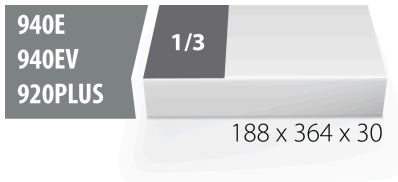

SOS tool tray for 964/16SOS

vI964/16SOS

Profiles

Product features

- material: low density polyethylene foam
- Tool tray dimension: 188 x 364 x 30 mm
- Compatible with drawers of Eurostyle, Eurovision, Euromotion, Europlus and Hercules (front drawers) line

621224

L

188

B

364

H

30

43

* Images of products are symbolic. All dimensions are in mm, and weight in grams. All listed dimensions may vary in tolerance.