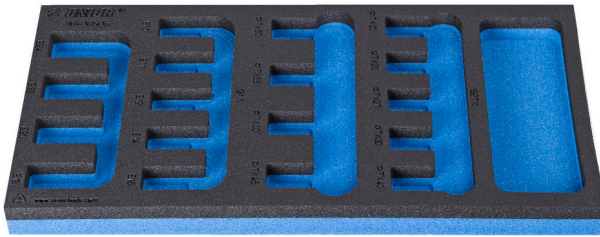

SOS tool tray for 964/16SOS

vI964/16SOS

Profiles

Product features

- material: low density polyethylene foam
- Tool tray dimension: 188 x 364 x 30 mm
- Compatible with drawers of Eurostyle, Eurovision, Euromotion, Europlus and Hercules (front drawers) line

621224

L

188

B

364

H

30

43

* Images of products are symbolic. All dimensions are in mm, and weight in grams. All listed dimensions may vary in tolerance.