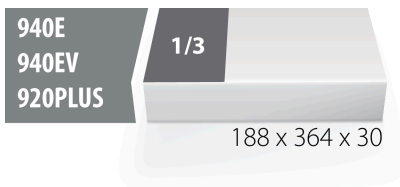

## Product features

- material: low density polyethylene foam
- Tool tray dimension: 188 x 364 x 30 mm
- Compatible with drawers of Eurostyle, Eurovision, Euromotion, Europlus and Hercules (front drawers) line

\* Images of products are symbolic. All dimensions are in mm, and weight in grams. All listed dimensions may vary in tolerance.