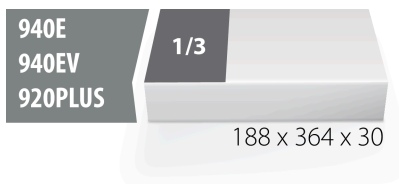

## Product features

- material: low density polyethylene foam
- Tool tray dimension: 188 x 364 x 30 mm
- Compatible with drawers of Eurostyle, Eurovision, Euromotion, Europlus and Hercules (front drawers) line

\* Images of products are symbolic. All dimensions are in mm, and weight in grams. All listed dimensions may vary in tolerance.