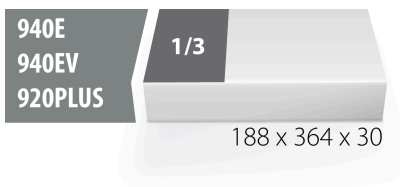

## 配置文件

- 材料：低密度聚乙烯泡沫
- Tool tray dimension: 188 x 364 x 30 mm
- Compatible with drawers of Eurostyle, Eurovision, Euromotion, Europlus and Hercules (front drawers) line

621221

L

188

B

364

H

30

49

\* Images of products are symbolic. All dimensions are in mm, and weight in grams. All listed dimensions may vary in tolerance.