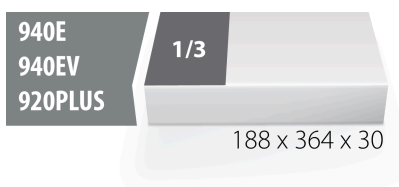

SOS tool tray for 964/9BSOS

vI964/9BSOS

Profiles

Product features

- material: low density polyethylene foam
- Tool tray dimension: 188 x 364 x 30 mm
- Compatible with drawers of Eurostyle, Eurovision, Euromotion, Europlus and Hercules (front drawers) line

621221

L

188

B

364

H

30

49

* Images of products are symbolic. All dimensions are in mm, and weight in grams. All listed dimensions may vary in tolerance.