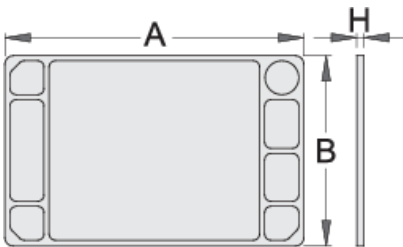

ABS plate for 940E and 940EV

940ES8

Profiles

Product features

- material polystyrene
- possibility to fit with tool carriage Eurostyle and Eurovision

608972

L

705

B

440

H

22

1260

* Images of products are symbolic. All dimensions are in mm, and weight in grams. All listed dimensions may vary in tolerance.