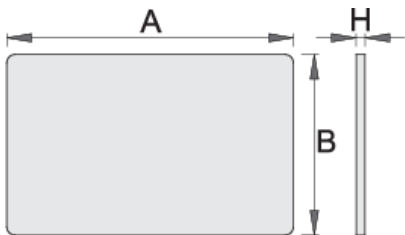

## Product features

- possibility to fit with tool carriage Eurostyle and Eurovision

608973

L

690

B

430

H

16

3260

\* Images of products are symbolic. All dimensions are in mm, and weight in grams. All listed dimensions may vary in tolerance.

Usage (pictures)