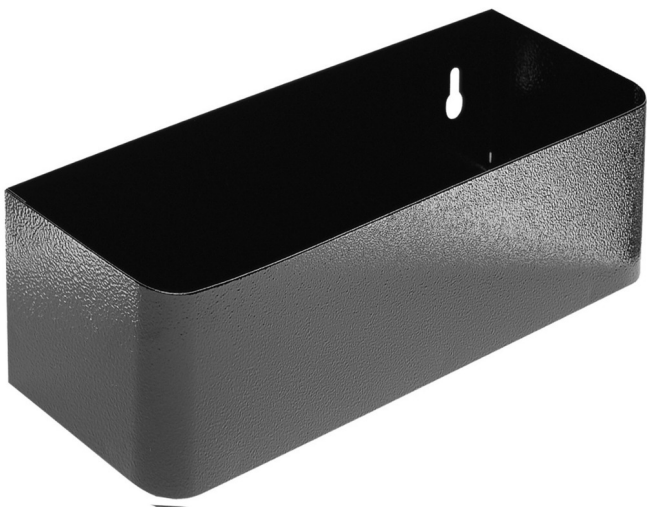

Holder for bottles for 940E and 940EV

940ES7

Profiles

Product features

- material: premium sheet metal
- possibility to fit with tool carriage Eurostyle and Eurovision

608971

L

350

B

100

H

70

894

* Images of products are symbolic. All dimensions are in mm, and weight in grams. All listed dimensions may vary in tolerance.