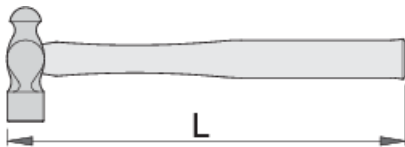

806

配置文件

- 材料：特种工具□
- 落□
- 敲□面和□□淬火
- 白蜡□把手

	gr	L	
612221	340	323	470
612222	454	348	605
612223	680	398	960
612224	910	398	1165

* Images of products are symbolic. All dimensions are in mm, and weight in grams. All listed dimensions may vary in tolerance.