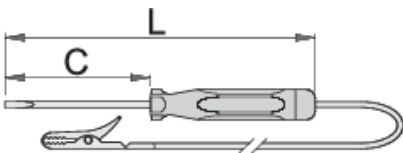

Car light tester 6 - 12/24 V

631

Profiles

Product features

- Use only on proven automobile installations for voltages of up to 12V and up to 24V
- Use for other purposes or at different voltages may be life threatening.
- The product may not be used for verifying the grid voltage!

					
601688	6 - 12	0.5 x 3.0	60	140	25
601689	6 - 24	0.6 x 3.5	90	180	25

* Images of products are symbolic. All dimensions are in mm, and weight in grams. All listed dimensions may vary in tolerance.