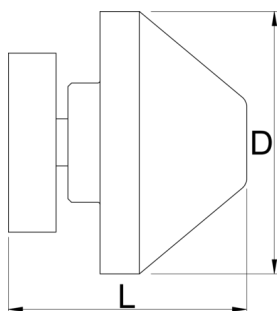

Adapter za osovine kotača

1689.3

Profili

Atributi proizvoda

- Through axle adapters are compatible with 12, 15 and 20mm standards.

- Magnetic so you can store them anywhere on the stand when not in use.
- Bolts to hold them securely in place in use.

			D	L	
629321	12, 15, 20	2	22	20	57

* Slike proizvoda su simbolične. Sve dimenzije su u mm, masa je u g.

upotreba (pictures)