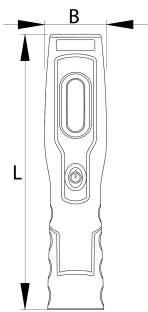

LED lamp

2091

Profielen

Product attributen

Voordelen:

- with 7 LED lamps (6 in front and 1 on top)
- working time of 6 front LED lamps is approximately 3 hours, 1 LED on top 7 hours
- luminous flux of top LED light: 80 lm
- luminous flux of front LED light: 350 lm
- IP class: IP20
- with two adjustable hangers
- with three magnets
- simple light angle adjustment from 0 to 180°
- made from user friendly plastic material
- with two adaptors (12/24V in 100-240 V)
- magnet in bottom carries complete weight of LED light
- Li-Ion battery

	L	A	
620237	250	55	512

* Afbeeldingen van producten zijn symbolisch. Alle afmetingen zijn in mm en gewicht in gram. Alle vermelde afmetingen kunnen variëren in tolerantie.

Gebruik (Afbeeldingen)

RoHS

Foto (Afbeeldingen)