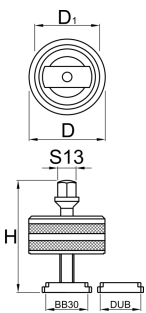

BB30 & DUB removal tool

1625/2

Profiles

626282

H

80

D

55

D1

46

13

345

* Images of products are symbolic. All dimensions are in mm, and weight in grams. All listed dimensions may vary in tolerance.

Usage (pictures)

Spare parts

Plastic ring for 1625/2 - BB30