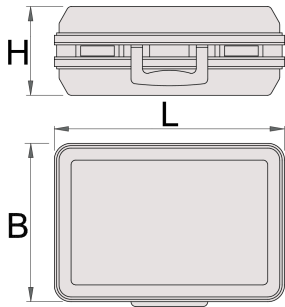

Gereedschapkoffer

969S

Product attributen

- case shells made of dentproof ABS material
- robust aluminium frame with protection for the sharp edges
- two lockable clip locks
- combination lock
- variable bottom tray
- interior dimension: L460 x B355 x H180 mm
- volume: 29 l
- payload 25 kg

Interieur:

- document partition in the lid (A4 format)

- Tool case includes 2 removable tool board (double-sided with 22 tool pockets and one-sided with 15 tool pockets)
- Variable bottom tray with 2 dividers, 4 adaptor pieces and 2 middle caps for shorting dividers
- Instruction manual to customize bottom tray with dividers are included.

|  | L | B | H |  |
|--|-----|-----|-----|---|
| 621631 | 500 | 420 | 200 | 4200 |

* Afbeeldingen van producten zijn symbolisch. Alle afmetingen zijn in mm en gewicht in gram. Alle vermelde afmetingen kunnen variëren in tolerantie.