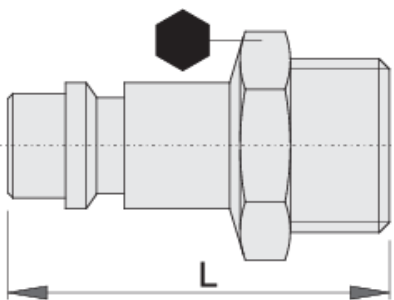

Coupling, male part

1507Z10

Profiles

Product features

- outside thread
- inside hose diameter $\varnothing 10\text{mm}$
- metal housing

				
621455	3/8"	17	39.4	38
621456	1/2"	24	39.4	53

621457

3/4"

27

48.5

86

* Images of products are symbolic. All dimensions are in mm, and weight in grams. All listed dimensions may vary in tolerance.