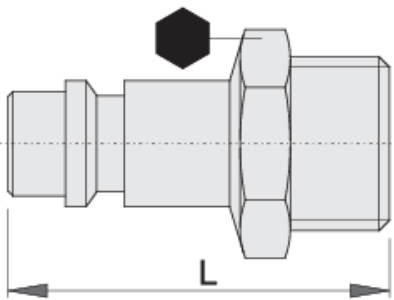

气口管接口

1507Z10

配置文件

□□□□

- 外螺口
- 内管直径Ø10mm
- 金属外壳

Barcode	mm	mm	L	Icon
621455	3/8"	17	39.4	38
621456	1/2"	24	39.4	53

621457

3/4"

27

48.5

86

* Images of products are symbolic. All dimensions are in mm, and weight in grams. All listed dimensions may vary in tolerance.