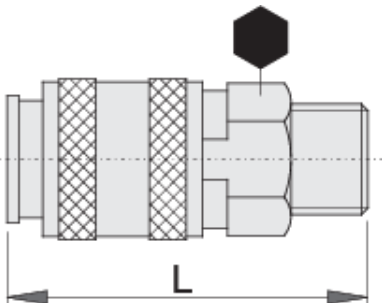

Coupling, female part

1506KZ10

Profiles

Product features

- metal housing
- outside thread

	 mm	 mm	 L	
621452	3/8"	24	62.5	149
621453	1/2"	24	65.0	156
621454	3/4"	27	67.1	191

* Images of products are symbolic. All dimensions are in mm, and weight in grams. All listed dimensions may vary in tolerance.