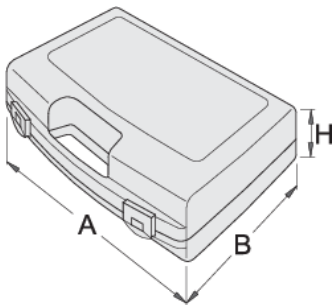

套筒扳手塑料箱

981PBS5

配置文件

621618

L

244

B

207

H

44

225

* Images of products are symbolic. All dimensions are in mm, and weight in grams. All listed dimensions may vary in tolerance.