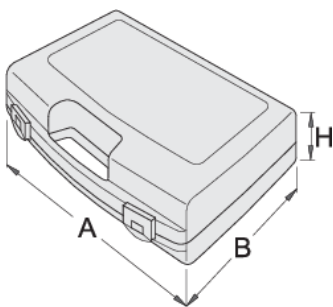

套筒扳手塑料箱

981PB4

配置文件

619771

L

393

B

331

H

95

771

* Images of products are symbolic. All dimensions are in mm, and weight in grams. All listed dimensions may vary in tolerance.