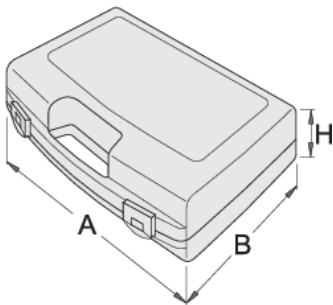

套筒扳手塑料箱

981PBM5

配置文件

621619

L

244

B

207

H

59

240

* Images of products are symbolic. All dimensions are in mm, and weight in grams. All listed dimensions may vary in tolerance.