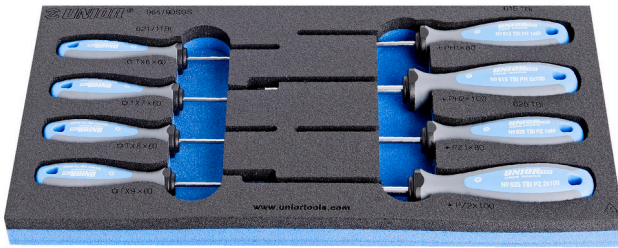

# SOS工具托架装螺丝刀TBI套装

964/9DSOS

## 配置文件

- Tool tray dimension: 188 x 364 x 30 mm
- Compatible with drawers of Eurostyle, Eurovision, Euromotion, Europlus and Hercules (front drawers) line

## Set includes:

- 4x TBI screwdriver with TX profile (article 621TBI) dim. TX 6, TX 7, TX 8, TX 9
- 2x TBI crosstip (PH) screwdriver (article 615TBI) dim. PH 1x80, PH 2x100
- 2x TBI double-crosstip (PZ) screwdriver (article 625TBI) dim. PZ 1x80, PZ 2x100