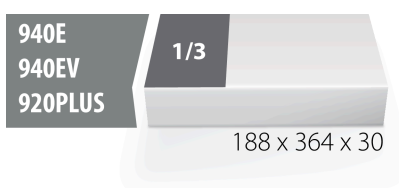

Set includes:

- 4x TBI screwdriver with TX profile (article 621TBI) dim. TX 6, TX 7, TX 8, TX 9
- 2x TBI crosstip (PH) screwdriver (article 615TBI) dim. PH 1x80, PH 2x100
- 2x TBI double-crosstip (PZ) screwdriver (article 625TBI) dim. PZ 1x80, PZ 2x100