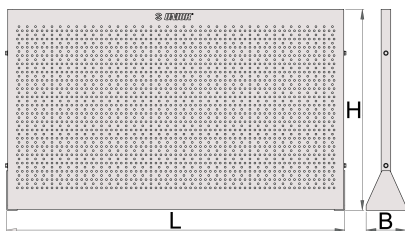

L

B

H

621442

608

120

608

9600

* Images of products are symbolic. All dimensions are in mm, and weight in grams. All listed dimensions may vary in tolerance.