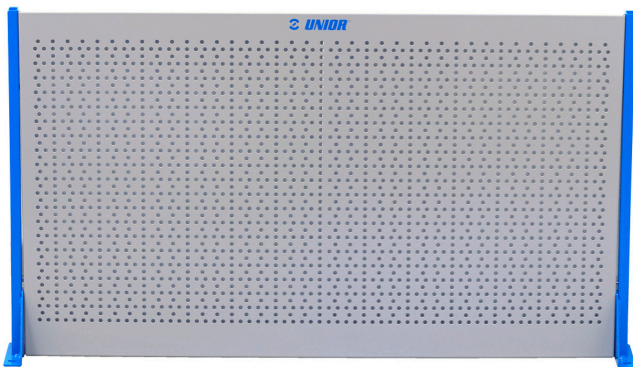

# Tool rack wall for 940H

940.1H

## Product features

- possibility to fit with tool carriage Hercules

L

B

H

621442

608

120

608

9600

\* Images of products are symbolic. All dimensions are in mm, and weight in grams. All listed dimensions may vary in tolerance.