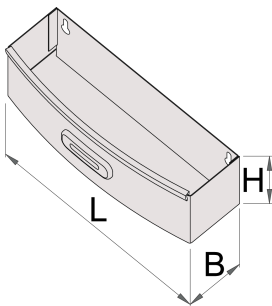

## Product features

- material: premium sheet metal

621019

L

267

B

90

H

85

573

\* Images of products are symbolic. All dimensions are in mm, and weight in grams. All listed dimensions may vary in tolerance.