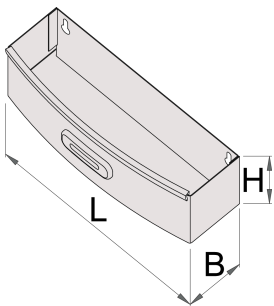

920PLUS瓶托

920ES7

配置文件

- 材料：金属板材

621019

L

267

B

90

H

85

573

* Images of products are symbolic. All dimensions are in mm, and weight in grams. All listed dimensions may vary in tolerance.