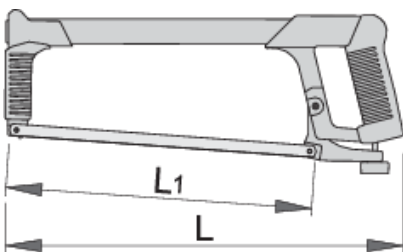

750B

配置文件

- 配置文件
- 框架为黑色，把手为黑色油漆
- 刀片20000000

621531

L

400

L1

300

700

* Images of products are symbolic. All dimensions are in mm, and weight in grams. All listed dimensions may vary in tolerance.

用途 (pictures)

配件

—— 750B使用的□用□片，2件套装

—— 750B使用的□□□片，一套2件

Frequently asked questions