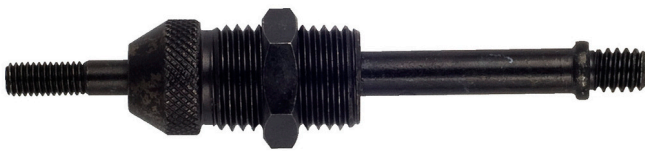

Nosepiece for blind-rivet nuts for 1301/6

1301.1/4

Profiles

		
621437	M4	47
621438	M5	49
621439	M6	49
621440	M8	71
621441	M10	78

* Images of products are symbolic. All dimensions are in mm, and weight in grams. All listed dimensions may vary in tolerance.