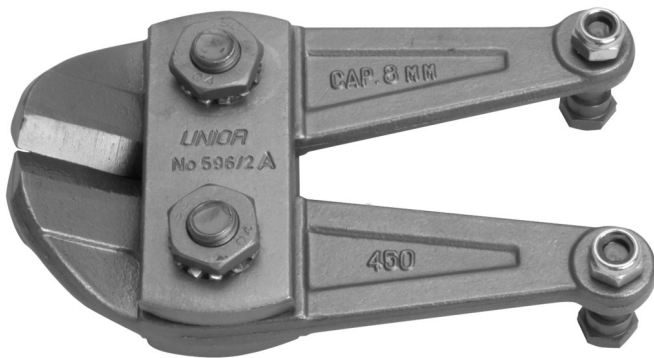

Spare parts for 596/6B

596.1/7B

Profiles

Product features

- jaw + 2 screws + 2 nuts

| Barcode | Dimension (mm) | Weight (g) |
|---------|----------------|------------|
| 610977 | 450 | 542 |
| 610978 | 600 | 858 |

* Images of products are symbolic. All dimensions are in mm, and weight in grams. All listed dimensions may vary in tolerance.