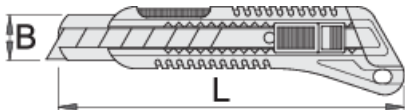

Utility knife

556B

Profiles

Product features

- double component handle
- 8 automatic exchangeable snap-off blades inside the handle
- blade with 13 snap-off blades
- blade from high alloy steel

612136

L

160

B

18

167

* Images of products are symbolic. All dimensions are in mm, and weight in grams. All listed dimensions may vary in tolerance.

Spare parts

Set of 10 spare blades for utility knife 556A and 556B