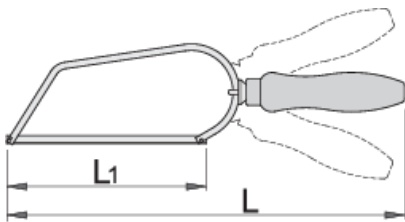

## 配置文件

- 木□把手
- 可□把手
- 可更□□片

612163

L1

150

L

305

127

\* Images of products are symbolic. All dimensions are in mm, and weight in grams. All listed dimensions may vary in tolerance.