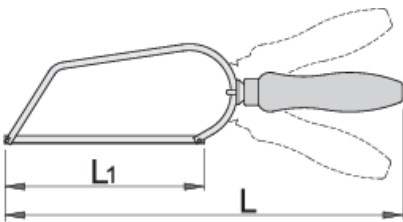

Saw

753W

Profiles

Product features

- wooden handle
- adjustable handle
- replaceable blade

612163

L1

150

L

305

127

* Images of products are symbolic. All dimensions are in mm, and weight in grams. All listed dimensions may vary in tolerance.

Spare parts

Spare blade for 753P, 753W and 753VDE, 2 pcs set

Related products